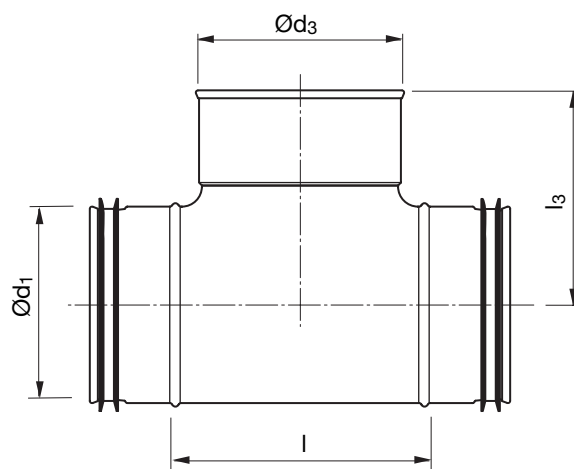

### Description

Centric T-piece with female coupling for joining fittings.

Fits very well with Lindab InCapsa.

Has Click function at the Safe ends – has an open turned-over ends.

Has normally not any Click function at the female end – hasn't any notches.

Ø 100–160 can upon order be delivered with click function at the female end as well – i.e. with notches.

### Dimensions

| Ød <sub>1</sub><br>nom | Ød <sub>3</sub><br>nom | l<br>mm | l <sub>3</sub><br>mm | m<br>kg |
|------------------------|------------------------|---------|----------------------|---------|
| 100                    | 100                    | 130     | 100                  | 0,31    |
| 125                    | 100                    | 130     | 113                  | 0,32    |
| 125                    | 125                    | 125     | 121                  | 0,43    |
| 160                    | 100                    | 130     | 128                  | 0,46    |
| 160                    | 125                    | 165     | 137                  | 0,53    |
| 160                    | 160                    | 209     | 141                  | 0,63    |