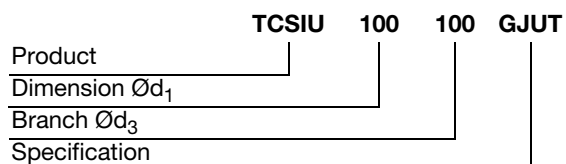

Ordering example

- 1
- 2
- 3
- 4
- 5
- 6
- 7
- 8
- 9
- 10
- 11
- 12
- 13
- 14
- 15
- 16
- 17
- 18